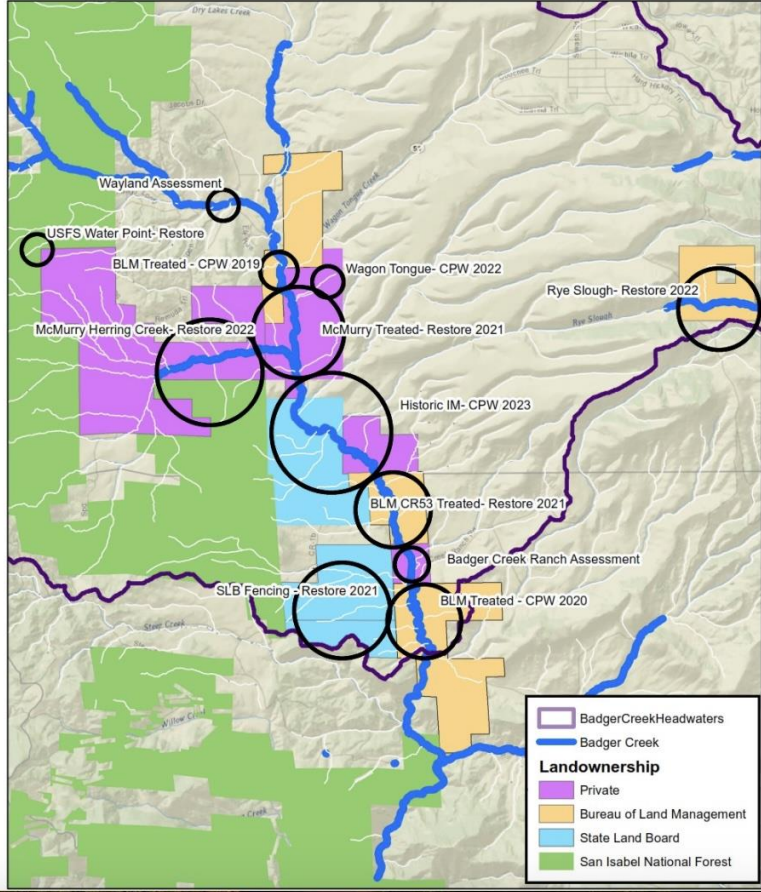

National Grazing Lands Coalition

Western Grazing Network Partners

Working Lands Conservation

Northway Ranch Services

Local Hub Partners

Indian Nations Conservation Alliance

Central Colorado Conservancy

Northern NM Stockman's Association

Badger Creek Riparian Restoration

Small efforts aimed at making a big impact in the headwaters of
Badger Creek

A StoryMap produced by the Central Colorado Conservancy

April 7, 2023

Badger Creek Riparian Restoration Projects

POORLY-MANAGED GRAZING

C
↑

Shallow Roots
Sparse Vegetation
Decreased Water-Holding
Capacity
Little Soil Carbon

NO GRAZING

↓
C

Shallow Roots
Dense Litter
Increased Water-Holding
Capacity
Some Soil Carbon

WELL-MANAGED GRAZING

A scenic landscape featuring a herd of cattle grazing in a field. In the background, there are several trees with sparse foliage and a range of mountains under a hazy sky. The overall tone is soft and natural.